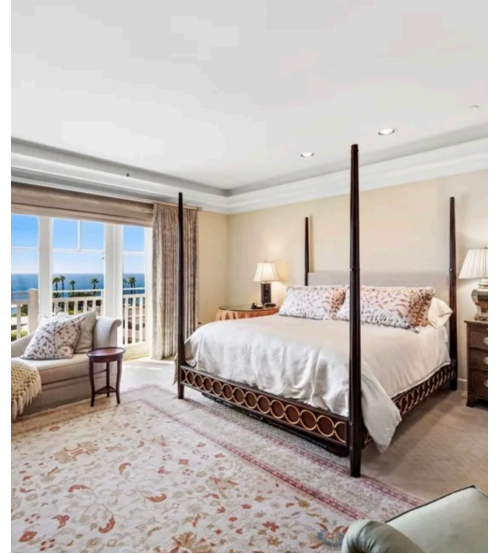

Sale Pending

2 Beds

3 Baths

2,892 Sqft

0 Acre

2 Garages

5 Shreve, Laguna Beach

\$8,995,000